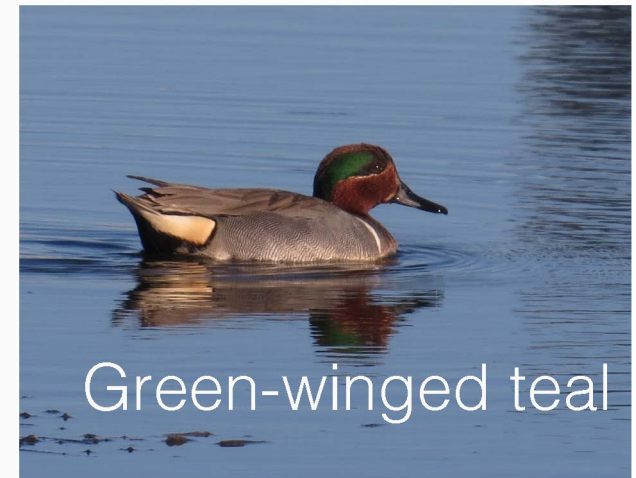

Wood Duck

Canvasback

Lesser Scaup

Redhead

Waterfowl of Central Texas

Green-winged teal

Ring-necked duck

Good Water Chapter Master Naturalist
c/o Texas AgriLife Extension Service
Williamson County
100 Wilco Way Ste Ag 201
Georgetown, TX 78626
Email: goodwatermn2@gmail.com