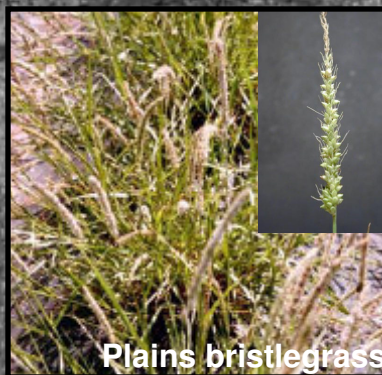

# Range Grasses Ward County

DEREK SCASTA County Extension Agent – Ag/NR,  
Texas Cooperative Extension, Ward Co., Texas 79756

Lehmann Lovegrass

Cane Bluestem

Rescuegrass

Pink Pappusgrass

Tumble windmillgrass

Purple threeawn

Sideoats grama

Plains bristlegrass

Hairy grama

Plant pictures from: NRCS, <http://uxvalde.tamu.edu> &  
<http://weeds.nmsu.edu/index.php>